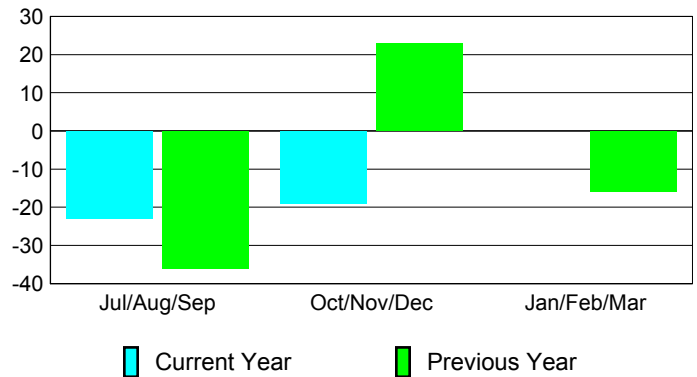

Membership Results
2012-2013

Membership
2011-2012

Month	Net Memb Goal	Actual New Memb	Actual Dropped Memb	Gain/Loss of Memb	Gain/Loss of Memb
Jul/Aug/Sep	0	33	-56	-23	-36
Oct/Nov/Dec	0	45	-64	-19	23
Jan/Feb/Mar	0				-16
Totals	0	78	-120	-42	-29

Membership Results 2012-2013

Goal, New, Dropped, Gain/Loss

Comparison of Membership Gain/Loss

Current Year Compared to the Previous Year

Gender Comparison 2012-2013

Jan/Feb/Mar

Male

Female