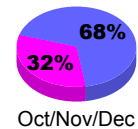

Membership Results
2012-2013

Membership
2011-2012

Month	Net Memb Goal	Actual New Memb	Actual Dropped Memb	Gain/Loss of Memb	Gain/Loss of Memb
Jul/Aug/Sep	0	33	-56	-23	-36
Oct/Nov/Dec	0	45	-64	-19	23
Jan/Feb/Mar	0				-16
Totals	0	78	-120	-42	-29

Membership Results 2012-2013

Goal, New, Dropped, Gain/Loss

Comparison of Membership Gain/Loss

Current Year Compared to the Previous Year

Gender Comparison 2012-2013

Jan/Feb/Mar

Male

Female