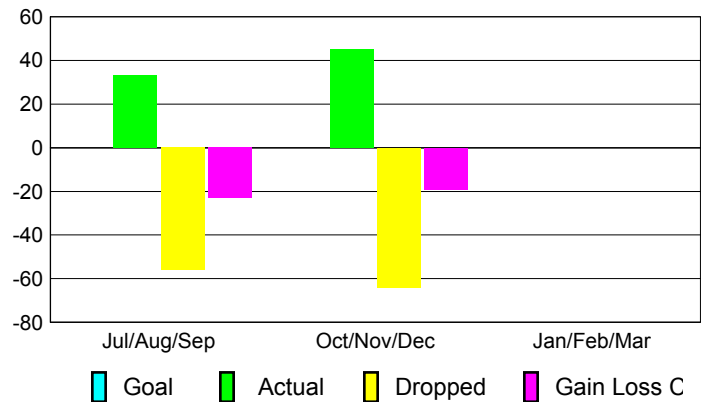

Membership Results 2012-2013

Goal, New, Dropped, Gain/Loss

Comparison of Membership Gain/Loss

Current Year Compared to the Previous Year